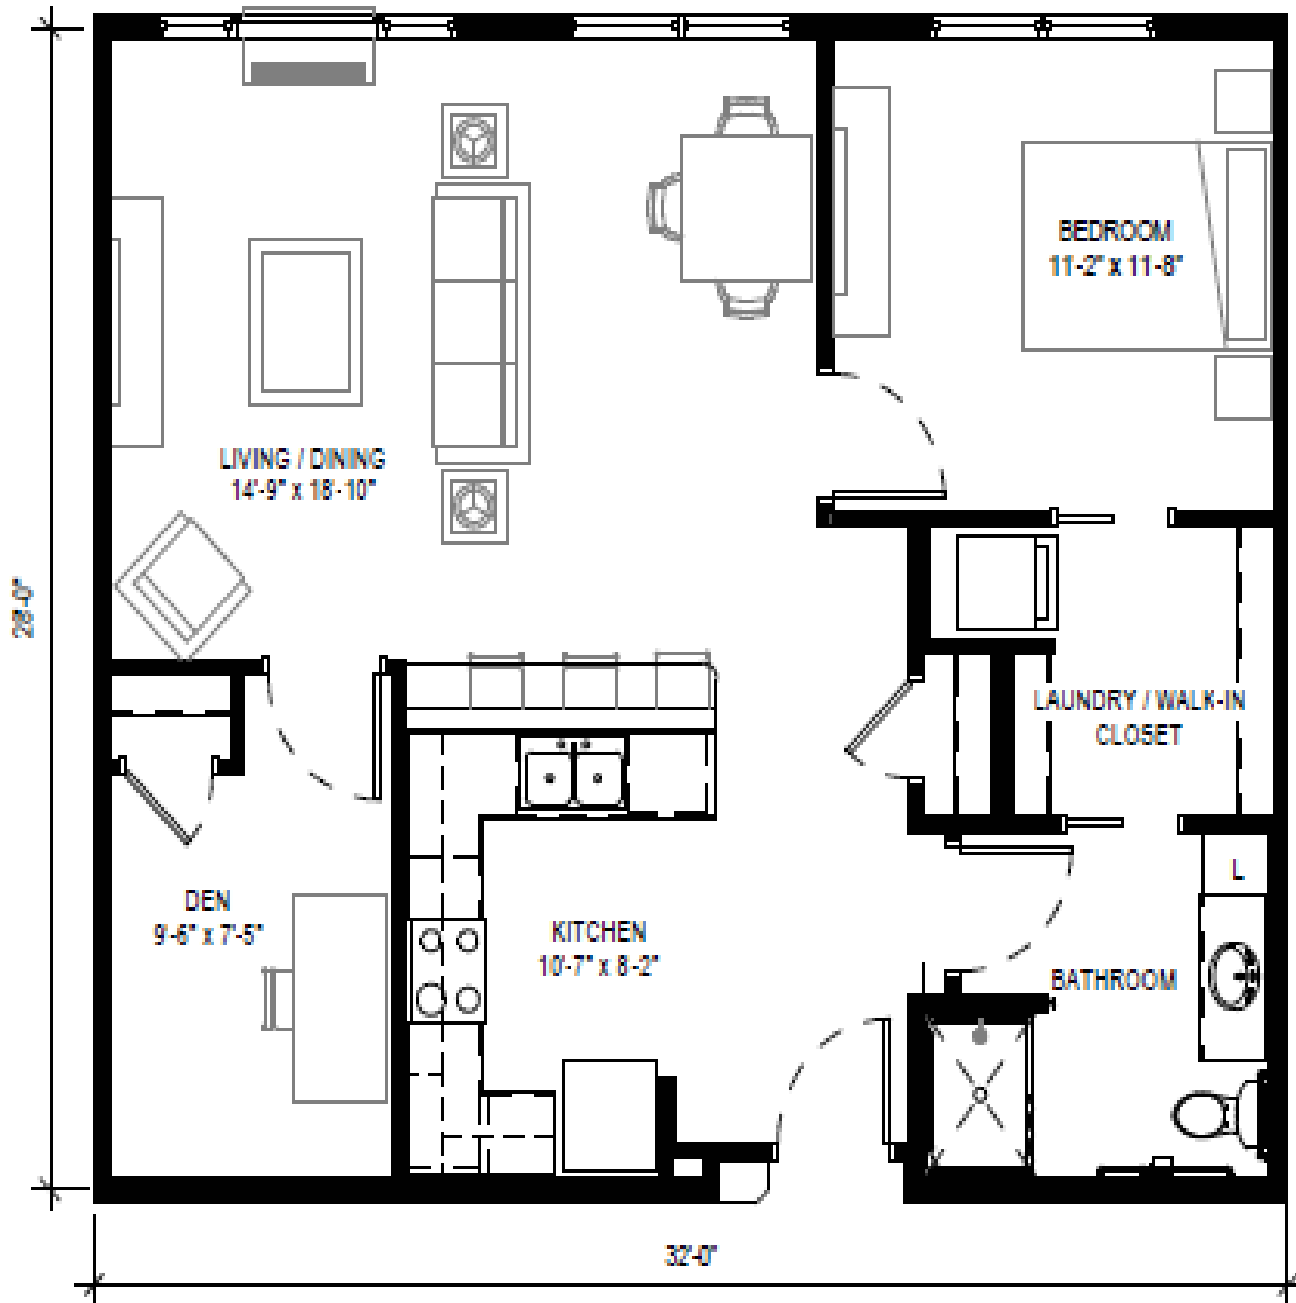

BROWN, CHARLES

1 Bedroom + Den/1 Bathroom

850 square feet

ELK RIVER
SENIOR LIVING

BROWN, CELIA

1 Bedroom + Den/1 Bathroom

938 square feet