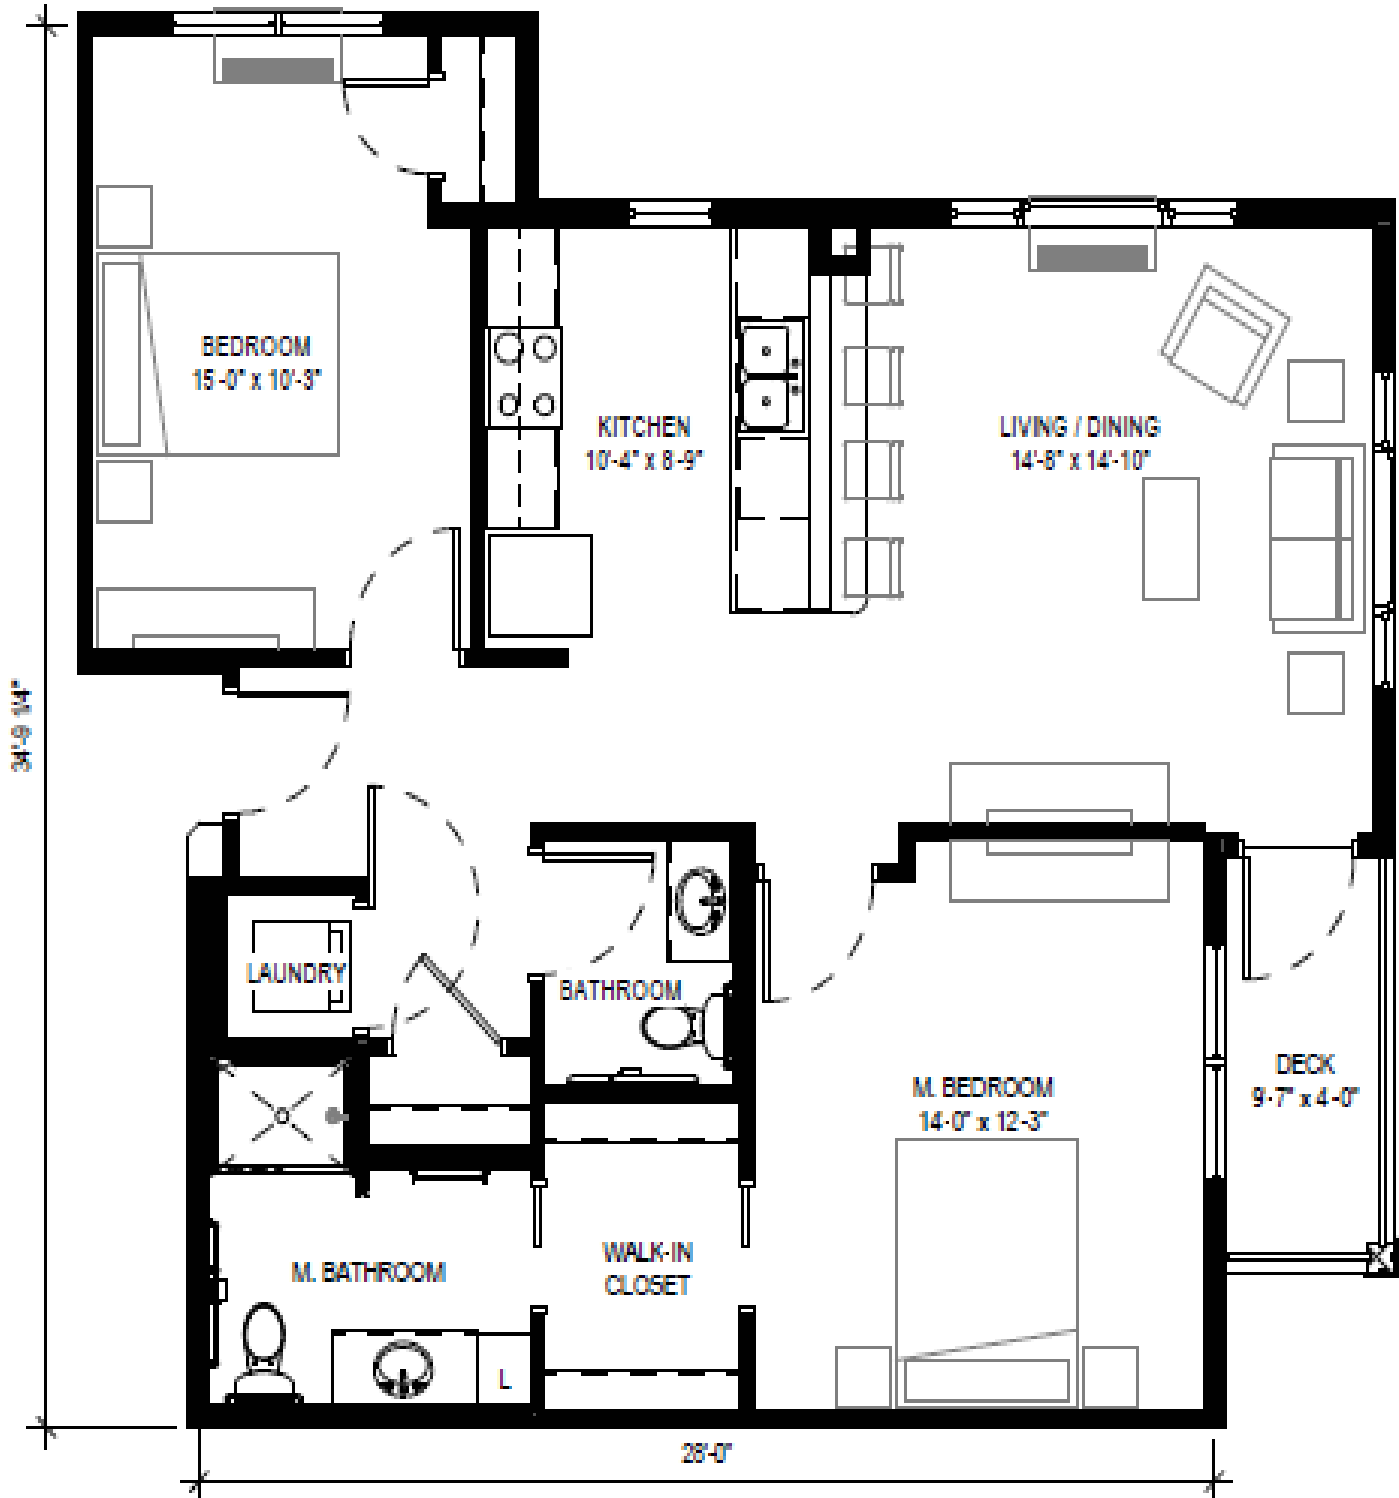

ELK RIVER
SENIOR LIVING

COLLINS, WILLIAM

2 Bedroom/2 Bathroom

992 square feet

ELK RIVER
SENIOR LIVING

COLLINS, ANNA

2 Bedroom/1.5 Bathroom

958 square feet

COLLINS, JULIA

2 Bedroom/2 Bathroom

903 square feet