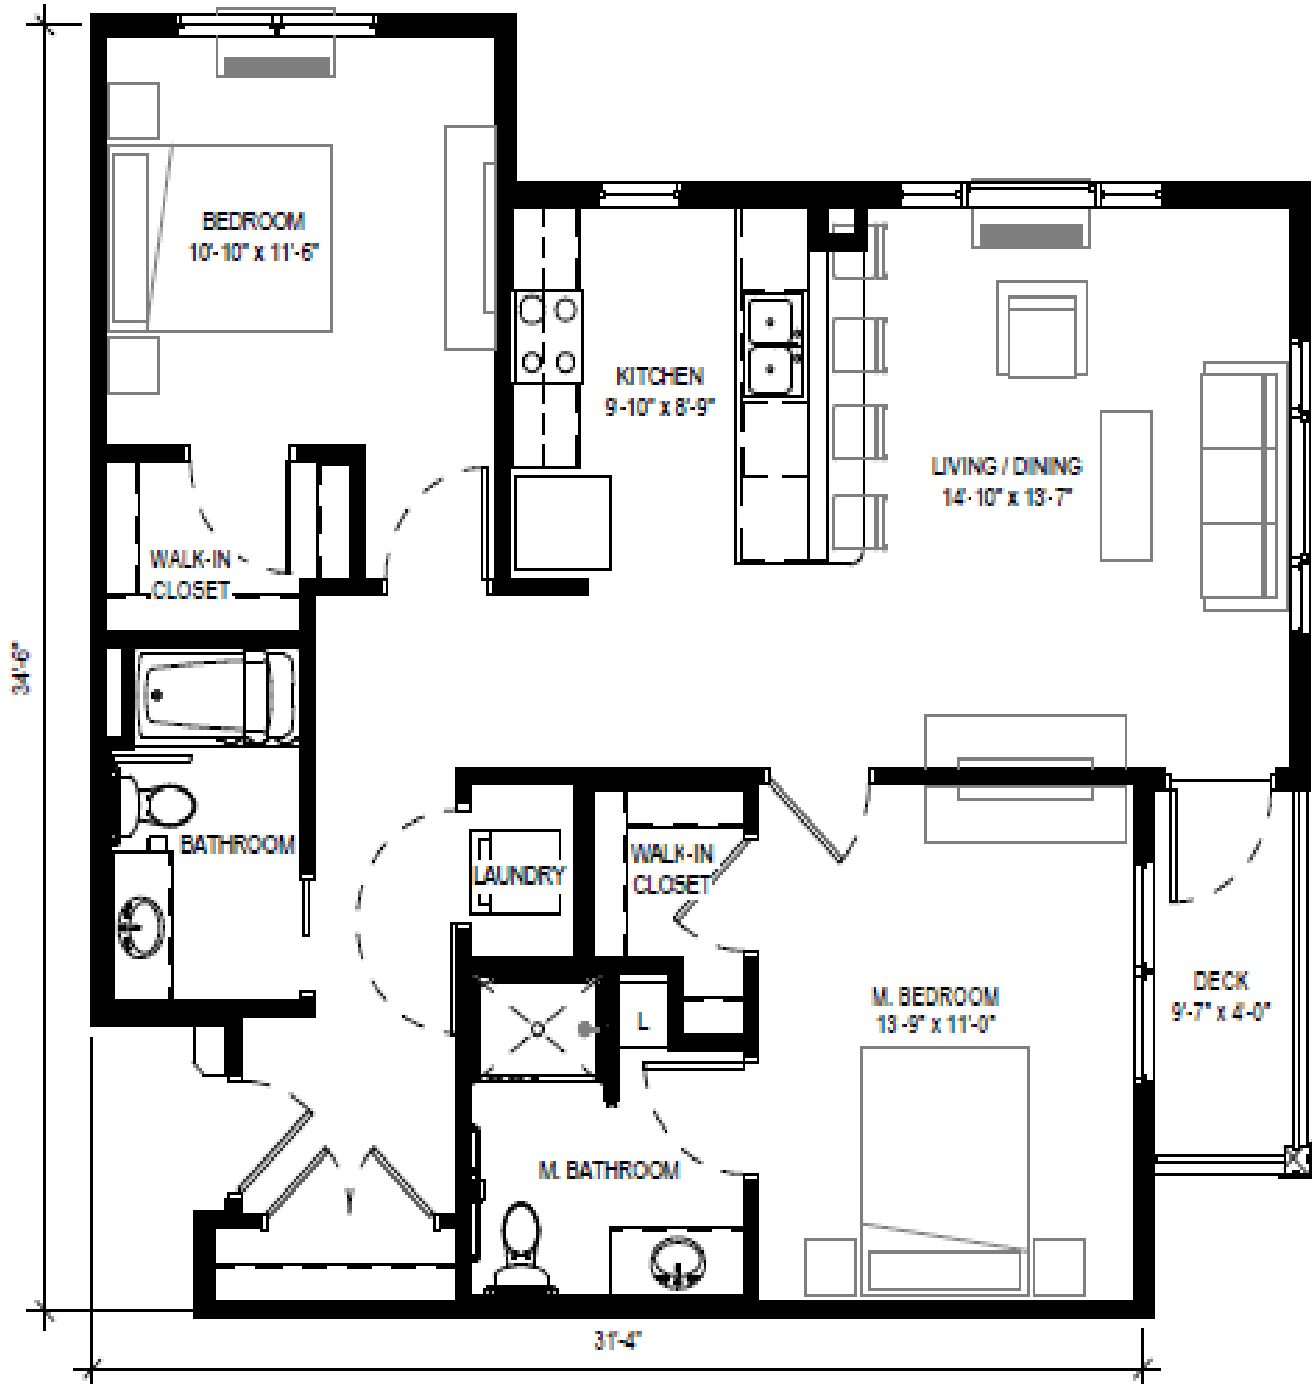

ELK RIVER
SENIOR LIVING

COLLINS, WILLIAM

2 Bedroom/2 Bathroom

992 square feet

ELK RIVER
SENIOR LIVING

COLLINS, ANNA

2 Bedroom/1.5 Bathroom

958 square feet

COLLINS, JULIA

2 Bedroom/2 Bathroom

903 square feet